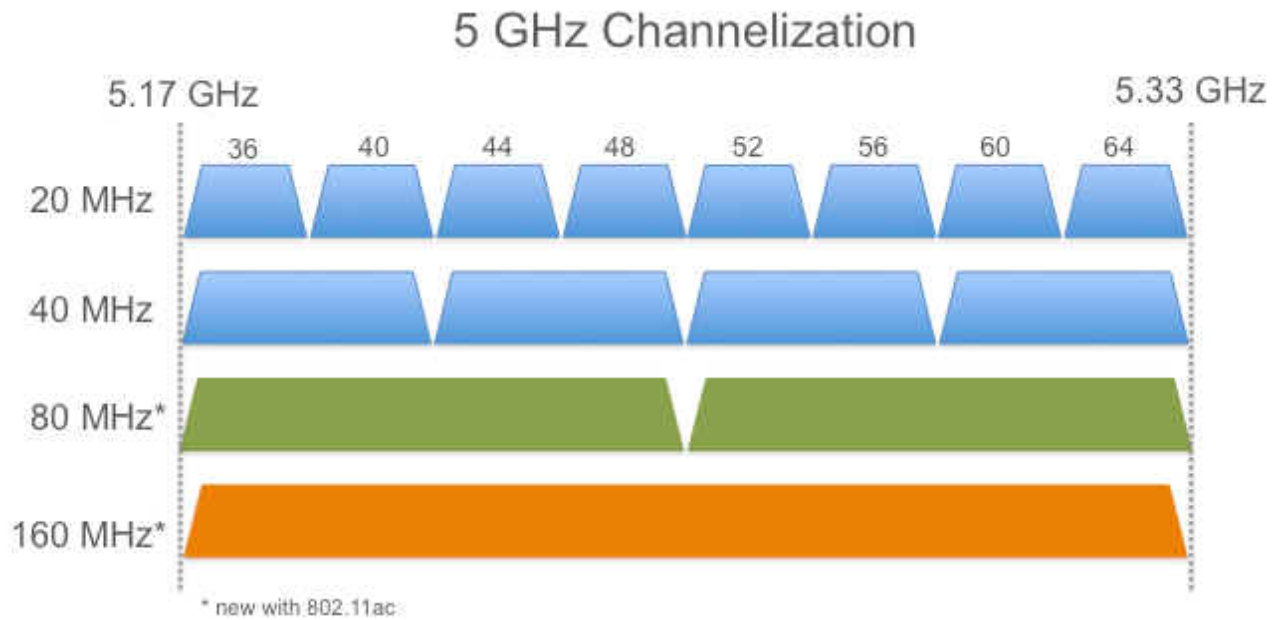

FREQUENZE WiFi in banda 5 GHz

(Standard Disposizione Canali)

Note: Twelve non-overlapping channels within U-NII-1, U-NII 2 and U-NII 3.