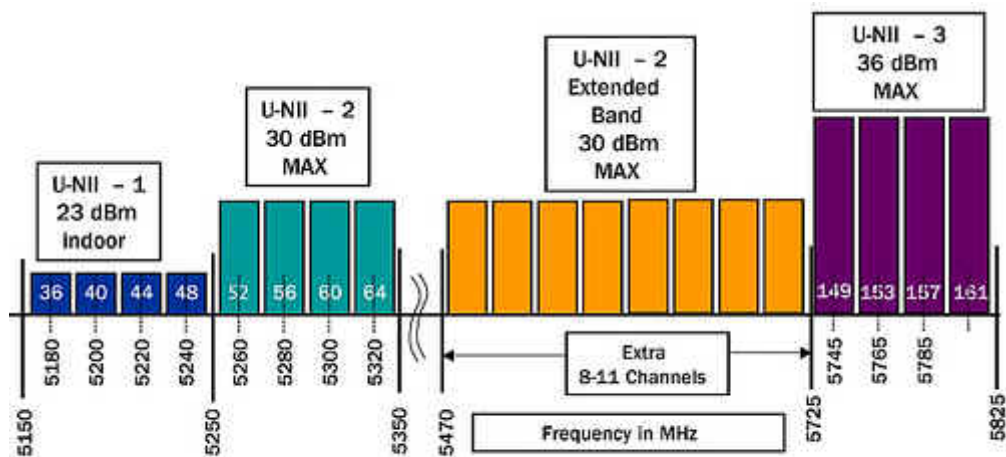

FREQUENZE WiFi in banda 5 GHz

(Standard Disposizione Canali)

Note: Twelve non-overlapping channels within U-NII-1, U-NII 2 and U-NII 3.